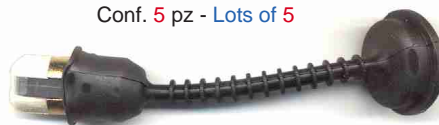

Tubetto miscela:

*Fuel Hose fits*

**SHINDAIWA T25-T27-C35-B45**

Conf. 5 pz - Lots of 5

**Art. 54.260.1614**

Tubetto miscela completo di filtro:

*Fuel Hose fits (with filter) fits*

**SHINDAIWA T25 - T27 - C35 - B45**