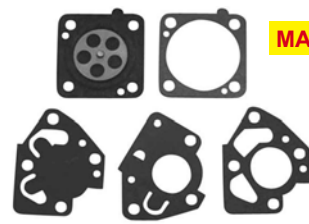

TK

decespugliatori - brushcutters

- Maruyama • Mitsubishi • Tas •