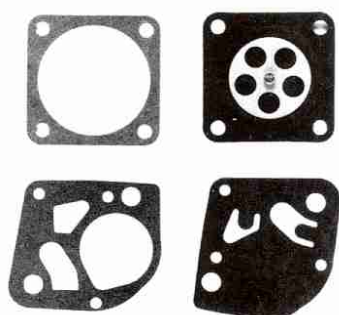

Diaphragm set

TK

Si applica su
To be used on

KAWASAKI
TH 23 - TH 26

Art. 54.170.0668

Kit guarnizioni & membrane

Diaphragm set

TK