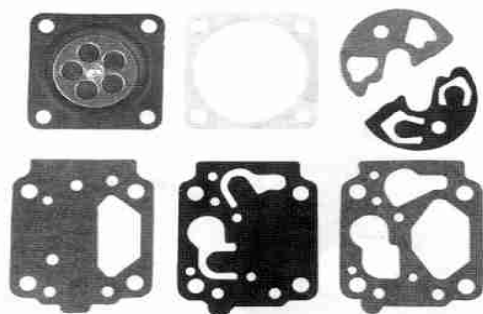

Si applica su
To be used on

Decespugliatori
Brushcutters
KAWASAKI
TH43 - TH48

Art. 54.170.0665

Kit guarnizioni & membrane

Diaphragm set

TK