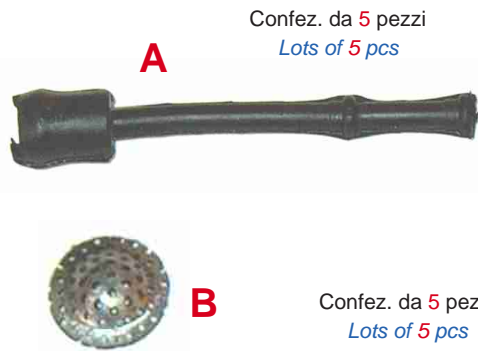

Confez. da 5 pezzi
Lots of 5 pcs

Art. 54.260.1627
Tubetto miscela adattabile a
Fuel hose replaces:
STIHL 042, 048
Rif. Orig. / O.E.M. no: 1117 358 7700

Confez. da 5 pezzi
Lots of 5 pcs

Art. 54.260.1604
Tubetto miscela adattabile a
Fuel hose replaces:
STIHL 024, 026, 028, 034, 038
Rif. Orig. / O.E.M. no: 1119 358 7700

Art. 54.260.1629

Tubetto miscela adattabile a
Fuel hose replaces:
STIHL 029, 039
Rif. Orig. / O.E.M. no: 1127 358 7705

Confez. da 5 pezzi
Lots of 5 pcs

Confez. da 5 pezzi
Lots of 5 pcs

Art. 54.260.1631
Tubetto miscela adattabile a
Fuel hose replaces:
STIHL 021, 023, 025, MS230, MS250
Rif. Orig. / O.E.M. no: 1123 358 7701

Confez. da 5 pezzi
Lots of 5 pcs

Art. 54.260.1608
Tubetto miscela adattabile a
Fuel hose replaces:
STIHL 064, 066
Rif. Orig. / O.E.M. no: 1124 358 7700

TUBETTI OLIO ADATTABILI ALLE SEGUENTI MARCHE DI MOTOSEGHE

OIL HOSES TO REPLACE THE FOLLOWING CHAINSAW O.E.M. NUMBERS

Adattabili a / fit DOLMAR 133		
Articolo Item	Rif. Ref	Descrizione Description
54.260.1637	A	Tubetto olio senza filtro (5 pezzi) Oil hose without filter (5 pcs)
54.150.0869	B	Filtrino per tubetto (5 pezzi) Hose filter (5 pcs)
54.260.1638	C	Tubetto olio con filtro (5 pezzi) Oil hose with filter (5 pcs)