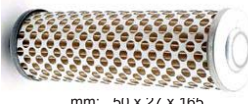

mm: 50 x 27 x 165
Si adatta ai modelli - Fits models
TVM 170, 220, OVM 120, TVS 75, 90

Art. 54.150.0856
Filtro aria adattabile a
Air filter replaces

TECUMSEH 35066 ** 2341.0051